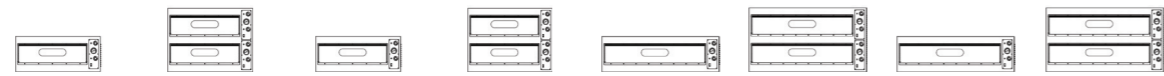

SCHEDA TECNICA FORNI LINEA START BIG

START BIG LINE OVENS DATASHEETS

	START 4 BIG	START 44 BIG	START 6 BIG	START 66 BIG	START 9 BIG	START 99 BIG	START 6 BIG/L	START 66BIG/L
	L P H	L P H	L P H	L P H	L P H	L P H	L P H	L P H
DIMENSIONI INTERNE cm INSIDE DIMENSIONS Inch	72 72 14 28.3 28.3 5.5	72 72 14(x2) 28.3 28.3 5.5(x2)	72 108 14 28.3 42.5 5.5	72 108 14(x2) 28.3 42.5 5.5(x2)	108 108 14 42.5 42.5 5.5	108 108 14(x2) 42.5 42.5 5.5(x2)	108 72 14 42.5 28.3 5.5	108 72 14(x2) 42.5 28.3 5.5(x2)
DIMENSIONI ESTERNE cm OUTSIDE DIMENSIONS Inch	96 98 40 37.7 38.5 15.7	96 98 71 37.7 38.5 27.9	96 134 40 37.7 52.7 15.7	96 134 71 37.7 52.7 27.9	132 134 40 51.9 52.7 15.7	132 134 75 51.9 52.7 29.5	132 98 40 51.9 38.5 15.7	132 98 75 51.9 38.5 29.5
DIMENSIONI IMBALLO cm PACKAGE DIMENSIONS Inch	97 100 56 38.1 39.3 22	97 100 88 38.1 39.3 34.6	97 140 56 38.1 55.1 22	97 140 88 38.1 55.1 34.6	133 135 56 52.3 53.1 22	133 135 88 52.3 53.1 34.6	133 99 56 52.3 38.9 22	133 99 88 52.3 38.9 34.6
CAMERA COTTURA n° BAKING CHAMBER n°	1	2	1	2	1	2	1	2
POTENZA Kw POWER Kw	6.0	12	9.0	18.0	13.0	26.4	9.0	18.0
VOLT	230/400	230/400	400	400	400	400	230/400	230/400
TEMPERATURA C° TEMPERATURE C°	50/500°	50/500°	50/500°	50/500°	50/500°	50/500°	50/500°	50/500°
PESO Kg WEIGHT Kg	94	149	122	199	150	279	122	199
TOTALE PIZZE Ø 36 cm TOTAL PIZZA Ø 36 CM								
N° TEGLIE 60X40 cm N° OF PANS 60X40 cm	1	2	2	4	3	6	2	4
CODICE CODE	7020121004B	7020121044B	7020121006B	7020121066B	7020121009B	7020121099B	7020121006BL	7020121066BL